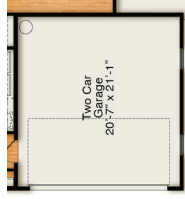

# The Sutton WESTPORT

Modern Farmhouse & Stick Elevation

Coastal Craftsman Elevation

Covered Porch  
16'-6" x 10'-0"

Optional Covered Porch w/  
Exterior Fireplace

Two Car  
Garage  
20'-7" x 21'-1"

Sideload Garage

Optional Sliding  
Glass Door at Family

Stairs with  
Optional Walk Up

Optional Dual  
Vanity in Bath  
Buddy

Unfinished Walk Up

Optional Walk Up with Finished Bonus & Unfinished Bath

Optional Walk Up Attic with Finished Bonus & Finished Bed/Bath