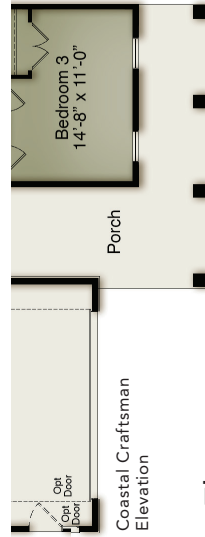

# The Sutton WESTPORT

Modern Farmhouse & Stick Elevation

Coastal Craftsman Elevation

Covered Porch  
16'-6" x 10'-0"

Optional Covered Porch w/  
Exterior Fireplace

Two Car  
Garage  
20'-7" x 21'-1"

Sideload Garage

## Second Floor