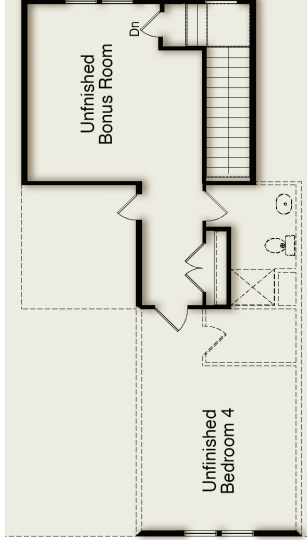

# The Sutton WESTPORT

Modern Farmhouse & Stick Elevation

Coastal Craftsman Elevation

Covered Porch  
16'-6" x 10'-0"

Optional Covered Porch w/  
Exterior Fireplace

Two Car  
Garage  
20'-7" x 21'-1"

Sideload Garage

Optional Sliding  
Glass Door at Family

Stairs with  
Optional Walk Up

Optional Dual  
Vanity in Bath  
Buddy

Unfinished Walk Up

Optional Walk Up with Finished Bonus & Unfinished Bath

Optional Walk Up Attic with Finished Bonus & Finished Bed/Bath

## Second Floor