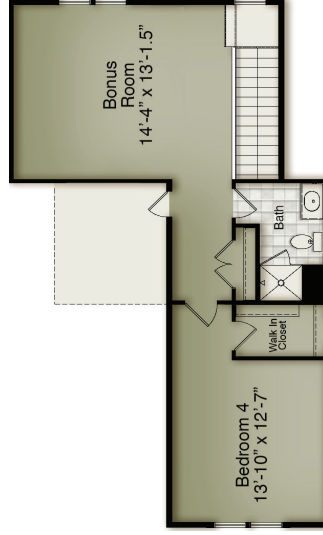

# The Sutton WESTPORT

Modern Farmhouse & Stick Elevation

Coastal Craftsman Elevation

Covered Porch  
16'-6" x 10'-0"

Optional Covered Porch w/  
Exterior Fireplace

Two Car  
Garage  
20'-7" x 21'-1"

Sideload Garage

Optional Sliding  
Glass Door at Family

Stairs with  
Optional Walk Up

Optional Dual  
Vanity in Bath  
Buddy

Unfinished Walk Up

Optional Walk Up with Finished Bonus & Unfinished Bath

Optional Walk Up Attic with Finished Bonus & Finished Bed/Bath

## Second Floor

## First Floor

EastandMason.com | EastandMason@FMBnewhomes.com

All plans, details, and renderings are approximate and subject to change. Illustrations may not represent finished details. 09/24