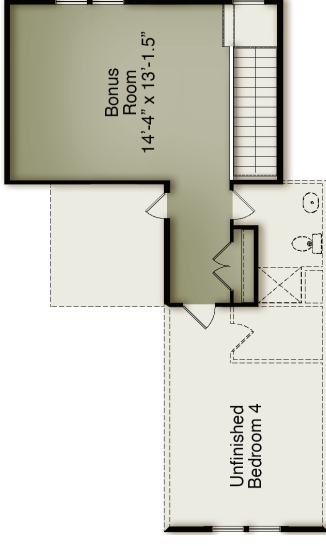

# The Sutton WESTPORT

Modern Farmhouse & Stick Elevation

Coastal Craftsman Elevation

Covered Porch  
16'-6" x 10'-0"

Optional Covered Porch w/  
Exterior Fireplace

Two Car  
Garage  
20'-7" x 21'-1"

Sideload Garage

Optional Sliding  
Glass Door at Family

Stairs with  
Optional Walk Up

Optional Dual  
Vanity in Bath  
Buddy

Unfinished Walk Up

Optional Walk Up with Finished Bonus & Unfinished Bath

Optional Walk Up Attic with Finished Bonus & Finished Bed/Bath

## Second Floor