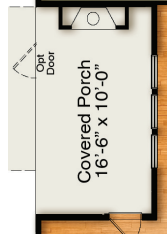

# The Sutton WESTPORT

Modern Farmhouse & Stick Elevation

Coastal Craftsman Elevation

Covered Porch  
16'-6" x 10'-0"

Optional Covered Porch w/  
Exterior Fireplace

Two Car  
Garage  
20'-7" x 21'-1"

Sideload Garage