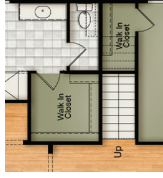

# The Sutton WESTPORT

Modern Farmhouse & Stick Elevation

Coastal Craftsman Elevation

Covered Porch  
16'-6" x 10'-0"

Optional Covered Porch w/  
Exterior Fireplace

Two Car  
Garage  
20'-7" x 21'-1"

Sideload Garage

Optional Sliding  
Glass Door at Family

Stairs with  
Optional Walk Up

Optional Dual  
Vanity in Bath  
Buddy

Unfinished Walk Up

Optional Walk Up with Finished Bonus & Unfinished Bath

Optional Walk Up Attic with Finished Bonus & Finished Bed/Bath

## Second Floor