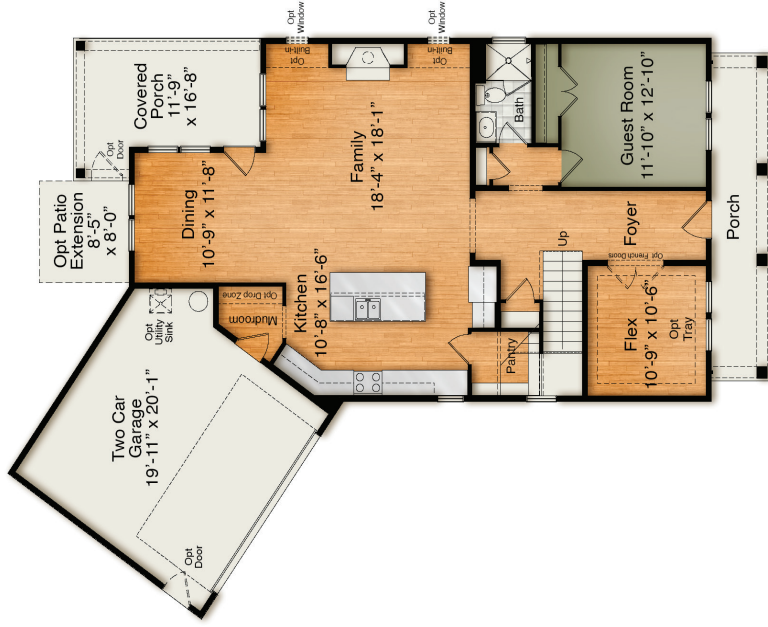

EAST & MASON

The Wentworth WESTPORT

Coastal Craftsman

Country Chic

Modern Farmhouse

EAST & MASON

The Wentworth WESTPORT

Coastal Craftsman Elevation

First Floor

Coastal Craftsman Elevation

Second Floor

Optional Free Standing Tub

Optional Bonus Room
in lieu of Loft

Optional Bedroom 4
with Full Bath in lieu of Loft

Optional Dual
Vanity in Hall
Bath