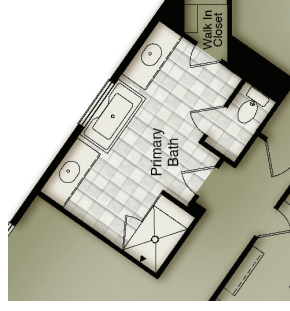

EAST & MASON

The Wentworth WESTPORT

Coastal Craftsman

Country Chic

Modern Farmhouse

EAST & MASON

The Wentworth WESTPORT

Coastal Craftsman Elevation

First Floor

Coastal Craftsman Elevation

Second Floor

Optional Free Standing Tub

Optional Bonus Room
in lieu of Loft

Optional Bedroom 4
with Full Bath in lieu of Loft

Optional Dual
Vanity in Hall
Bath