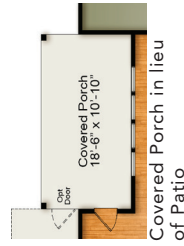

The Chandler

WYNDWATER

Covered Porch in lieu of Patio