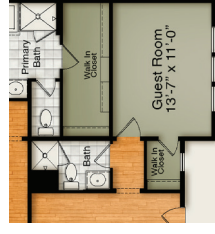

Covered Porch with Fireplace in lieu of Patio

Modern Farmhouse Elevation

Two Car Garage
21'-8" x 20'-7"

Front Porch

Modern Farmhouse II Elevation

Two Car Garage
21'-8" x 20'-7"

Front Porch

Craftsman Elevation

Sideloar

Sliding Glass Door at Family

Primary Bath with Freestanding Tub

Guest Room with Full Bath in lieu of Flex

Bedroom 4 with Bathroom

Bonus Room

Modern Farmhouse Elevation

Bedroom 2
11'-2" x 11'-0"

Modern Farmhouse II Elevation

Bedroom 2
11'-2" x 10'-0"

Craftsman Elevation

Second Floor