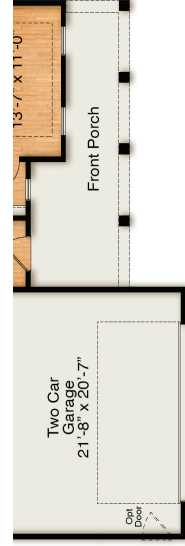

Covered Porch with Fireplace in lieu of Patio

Modern Farmhouse Elevation

Two Car Garage
21'-8" x 20'-7"

Front Porch

Modern Farmhouse II Elevation

Two Car Garage
21'-8" x 20'-7"

Front Porch

Craftsman Elevation

Sideloar

Sliding Glass Door at Family

Primary Bath with Freestanding Tub

Guest Room with Full Bath in lieu of Flex

Bedroom 4 with Bathroom

Bonus Room

Modern Farmhouse Elevation

Bedroom 2
11'-2" x 11'-0"

Modern Farmhouse II Elevation

Bedroom 2
11'-2" x 10'-0"

Craftsman Elevation

Second Floor