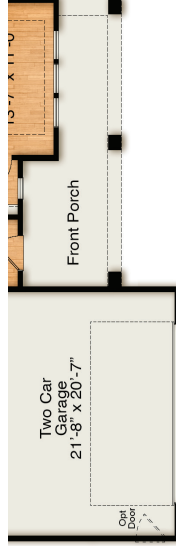

Covered Porch with Fireplace in lieu of Patio

Modern Farmhouse Elevation

Two Car Garage
21'-8" x 20'-7"

Front Porch

Modern Farmhouse II Elevation

Two Car Garage
21'-8" x 20'-7"

Front Porch

Craftsman Elevation

Sideloar

Sliding Glass Door at Family

Primary Bath with Freestanding Tub

Guest Room with Full Bath in lieu of Flex

Bedroom 4 with Bathroom

Bonus Room

Modern Farmhouse Elevation

Bedroom 2
11'-2" x 11'-0"

Modern Farmhouse II Elevation

Bedroom 2
11'-2" x 10'-0"

Craftsman Elevation

Second Floor