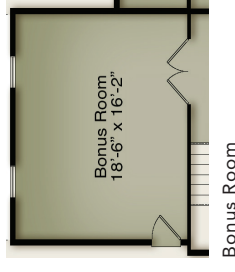

Covered Porch with Fireplace in lieu of Patio

Modern Farmhouse Elevation

Two Car Garage
21'-8" x 20'-7"

Front Porch

Modern Farmhouse II Elevation

Two Car Garage
21'-8" x 20'-7"

Front Porch

Craftsman Elevation

Sideloar

Sliding Glass Door at Family

Primary Bath with Freestanding Tub

Guest Room with Full Bath in lieu of Flex

Bedroom 4 with Bathroom

Bonus Room

Modern Farmhouse Elevation

Bedroom 2
11'-2" x 11'-0"

Modern Farmhouse II Elevation

Bedroom 2
11'-2" x 10'-0"

Craftsman Elevation

Second Floor