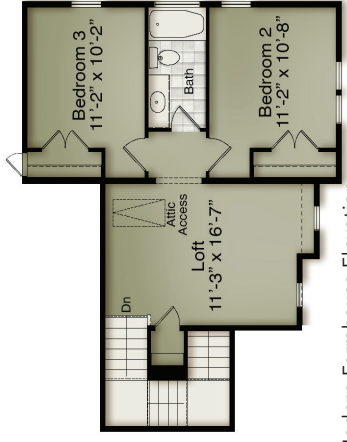

Covered Porch with Fireplace in lieu of Patio

Modern Farmhouse Elevation

Two Car Garage
21'-8" x 20'-7"

Front Porch

Modern Farmhouse II Elevation

Two Car Garage
21'-8" x 20'-7"

Front Porch

Craftsman Elevation

Sideloar

Sliding Glass Door at Family

Primary Bath with Freestanding Tub

Guest Room with Full Bath in lieu of Flex

Bedroom 4 with Bathroom

Bonus Room

Modern Farmhouse Elevation

Bedroom 2
11'-2" x 11'-0"

Modern Farmhouse II Elevation

Bedroom 2
11'-2" x 10'-0"

Craftsman Elevation

Second Floor