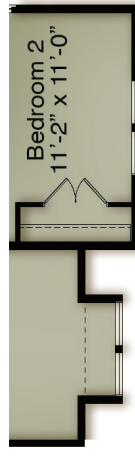

Covered Porch with Fireplace in lieu of Patio

Modern Farmhouse Elevation

Two Car Garage
21'-8" x 20'-7"

Front Porch

Modern Farmhouse II Elevation

Two Car Garage
21'-8" x 20'-7"

Front Porch

Craftsman Elevation

Sideloar

Sliding Glass Door at Family

Primary Bath with Freestanding Tub

Guest Room with Full Bath in lieu of Flex

Bedroom 4 with Bathroom

Bonus Room

Modern Farmhouse Elevation

Bedroom 2
11'-2" x 11'-0"

Modern Farmhouse II Elevation

Bedroom 2
11'-2" x 10'-0"

Craftsman Elevation

Second Floor