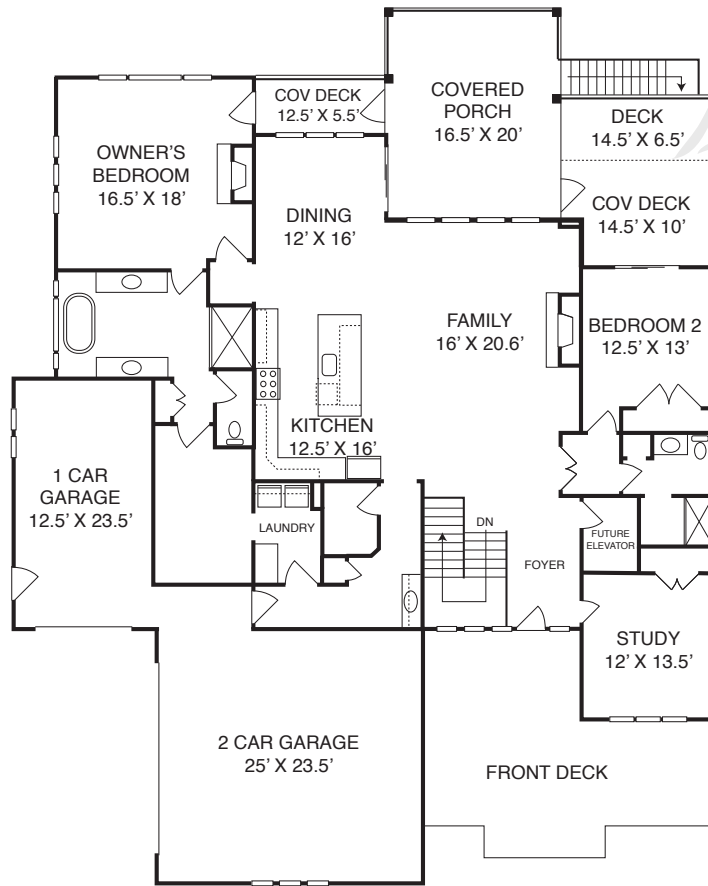

Laurel Ridge

THE ESTATES

SOPHISTICATION • PRIVACY • CONVENIENCE

Cotton Custom Homes, Inc.

THE SANDPIPER

Homesite 8 // 75 Ridgeline Court • Pittsboro, NC

4 BDR // 4 BA // 4848 SF // 4.0 Acres

First Floor Owner's Retreat // First Floor Bedroom with Private Bath

Rear Porch Adjoining Covered Deck // 3 Car Garage

MLS# 2528446 // **\$1,900,000**

MAIN LEVEL

LOWER LEVEL

Cotton Custom Homes, Inc

THE SANDPIPER