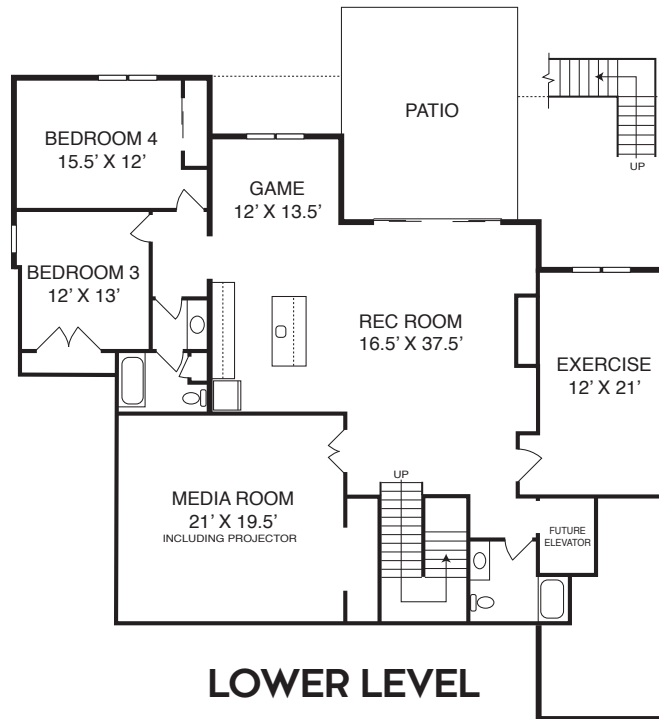

Laurel Ridge

THE ESTATES

SOPHISTICATION • PRIVACY • CONVENIENCE

Cotton Custom Homes, Inc.

THE SANDPIPER

Homesite 8 // 75 Ridgeline Court • Pittsboro, NC

4 BDR // 4 BA // 4848 SF // 4.0 Acres

First Floor Owner's Retreat // First Floor Bedroom with Private Bath

Rear Porch Adjoining Covered Deck // 3 Car Garage

MLS# 2528446 // **\$1,900,000**

MAIN LEVEL

LOWER LEVEL

Cotton Custom Homes, Inc

THE SANDPIPER