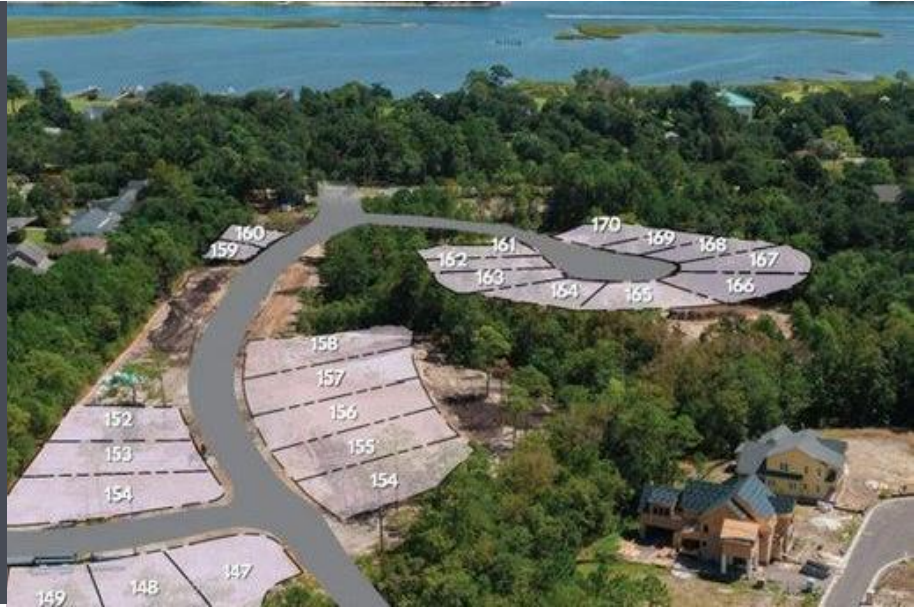

East and Mason - Sound Side Residences

Wilmington, NC | Priced: From the \$1 Million+

New Custom Homes Available

HOMESITE

157 Watersail Drive
Wilmington, 28409

Bed | Bath | Half Bath

Square Feet

MLS: 100423787

Built by: East and Mason Developers

\$270,000 / AVAILABLE

HOME DESCRIPTION

Welcome to the Sound Side Residences, these homesites are situated in the new community of East and Mason, one of Wilmington's top new construction neighborhoods. These sites allow for flexible building footprints and the opportunity to design your dream home from scratch with one of our three custom builders in the community! With walking trails throughout, pool and clubhouse over looking the water, come down today to see why so many people are wanting to call East and Mason home! Only a few ho